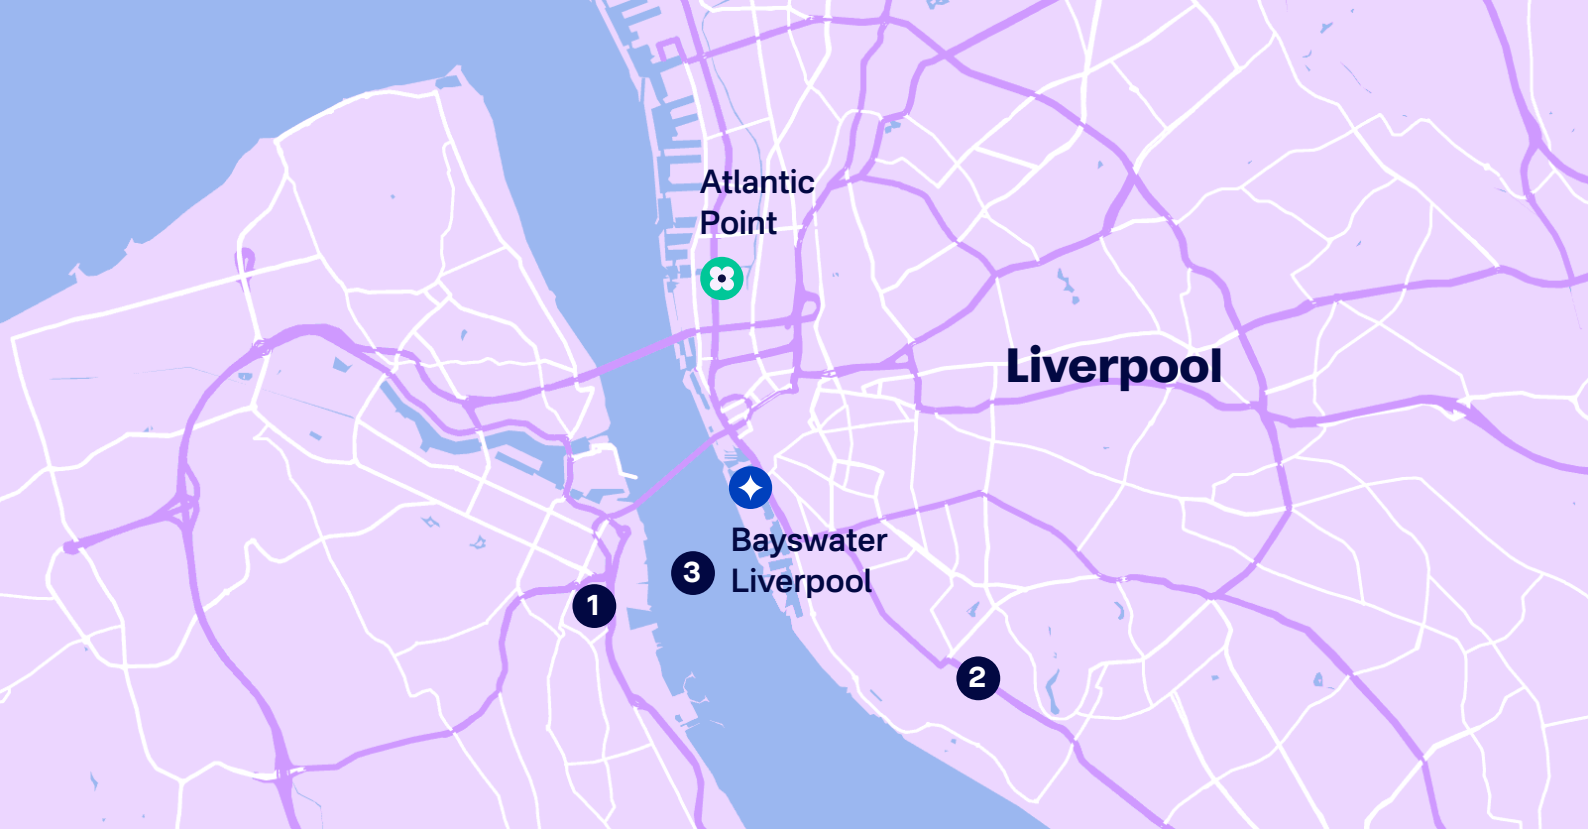

Atlantic Point

Liverpool

Why choose Atlantic Point

- A great price

- 24 hour security on site

- 15 min walk to college

- Short walk to Liverpool City Centre, Liverpool One, and the harbour

The area

Serving the students at John Moore University, this accommodation is close to the city centre so you can enjoy the cafes, bars and restaurants along the waterfront or join other students in the nearby university area.

Getting around

To the school

15 minutes walk.

From the airport by public transport

Liverpool John Lennon Airport is 40 mins by bus. Buses run every 15 minutes 24/7.

Bayswater airport transfer available on booking.

Liverpool travel information

Journey planners, travel pass information can be found at merseytravel.gov.uk

Travel times:

◆ Bayswater Liverpool	15 mins	🚶
① The Waterfront	23 mins	🚶
② The Georgian Quarter	30 mins	🚶
③ Liverpool One	17 mins	🚶